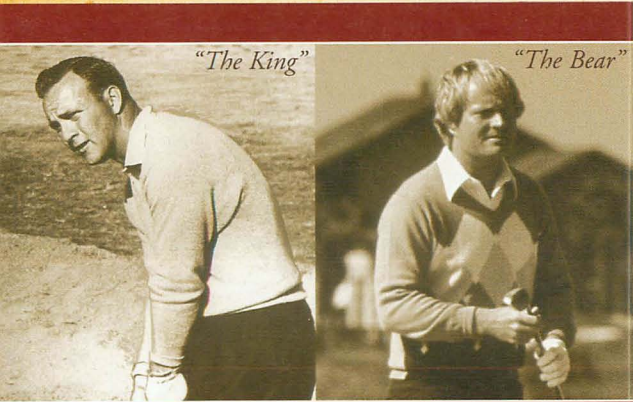

KING & Bear

"The King"

"The Bear"

ARNOLD PALMER

JACK NICKLAUS

KING & BEAR

1 King & Bear Drive • St. Augustine, FL 32092 • Tee Times: 904.940.6088
www.golfwgv.com

WHERE LEGENDS COME TO PLAY.